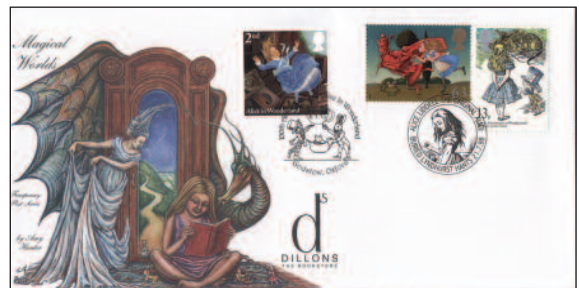

2015 Alice in Wonderland 2nd Class cancelled with special 150th Anniversary, Godstow, Oxford cancel on Magical Worlds (Four Penny Post Series) cover from 1998 with 63p Lewis Carroll stamp and 1979 13p IYC (Alice in Wonderland) stamp cancelled by 'Alice Liddell the Original Alice - Buried Lyndhurst, Hants.' Cancel, a most unusual combination, only 25 produced.....**£5.95**