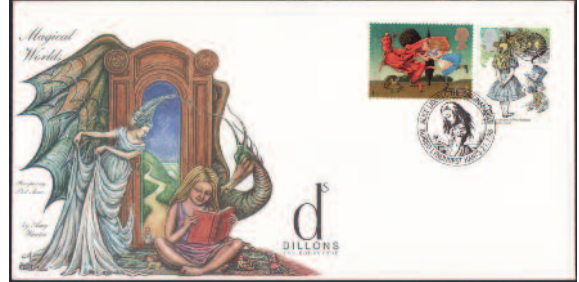

1982 LEWIS CARROLL 150th BIRTH ANNIVERSARY

A really fantastic looking, limited edition (of only 500) numbered cover supplied with Certificate of Authenticity with the rare 'Blackwells Exhibition' handstamp and special insert, "AbFab" Special.....~~£20.00~~ **£15.00**

MAGICAL WORLDS – ALICE IN WONDERLAND

Spectacular full colour cover bearing the 63p Through the Looking Glass stamp and the 13p IYC Alice's Adventures in Wonderland stamp cancelled in Lyndhurst, Hampshire with the special Alice Liddell – The Original Alice – Buried Lyndhurst, Hants handstamp, produced in a limited edition of only 250.....**£5.00**

Spectacular full colour cover bearing two of the 1979 13p IYC Alice's Adventures in Wonderland stamp cancelled in Lyndhurst, Hampshire with the special Alice Liddell – The Original Alice – Buried Lyndhurst, Hants handstamp, plus affixed to the cover is the 1982 Lewis Carroll 150th Anniversary Commemorative label, produced in a limited edition of only 250.....**£5.00**