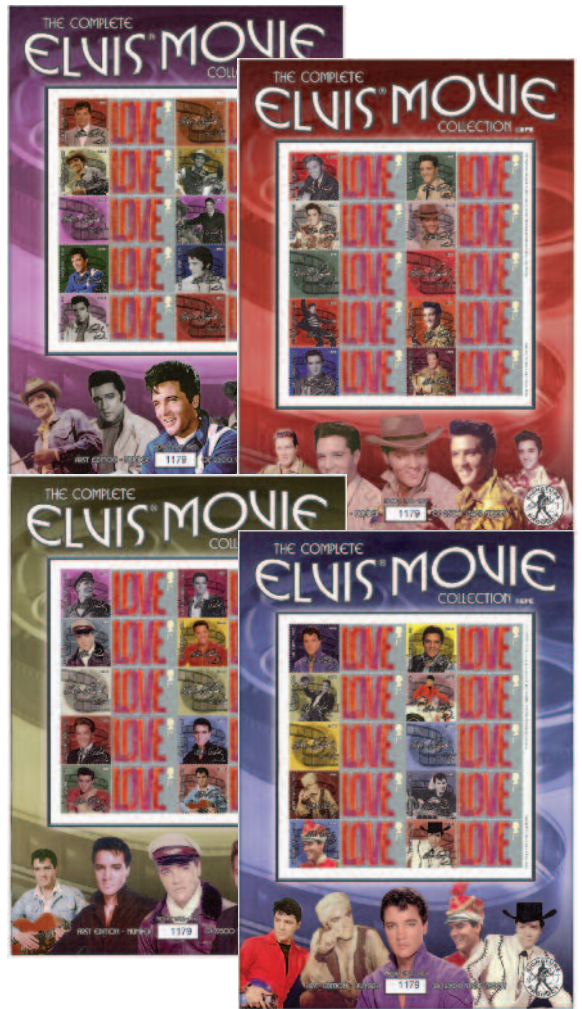

2006 50th ANNIVERSARY OF EUROPA STAMPS SMILERS SHEETS

Originally issued in 2006 were Smilers Sheets Commemorating the 50th Anniversary of Europa stamps (1956 to 2006) which depict various G.B. Europa stamps in the borders and pre-decimal Europa stamp reproductions on the labels adjoining the 1st Class Union Flag stamp. Printed in a limited edition of just 500 sets of 3 different sheets. The first sheet (Ref. EU1) is as described above.

The second sheet has a slightly different appearance to accommodate the Official 'Belgica' Exhibition logo at the bottom (Ref. EU2) and the third sheet has the Official 'Stampex' logo at the bottom (Ref. EU3).

2004 ELVIS PRESLEY MOVIE COLLECTION SMILERS SHEET

A limited numbered edition of 2,500 Set of four GB 'Postally Valid' customised Smilers Sheets of ten 'Love' stamps showing 32 different 'Elvis' images representing one from each of the 31 films he featured in – an amazing tribute and issued on July 5th, the 50th Anniversary of his first record 'That's Alright'.

Normally £69.00, reduced to £49.50, now only **£35.00 (Plus £3.00 P&P)**

SUPER DUPER NEW G.B. MIXED LOTS

From Queen Victoria to QE2 – a superb selection to include Definitives, Postage Dues, Officials, Regionals and Commemoratives – Mixed Mint and Used, very little duplication – topped up with some extra 'goodies' – too good to miss – you will not be disappointed.