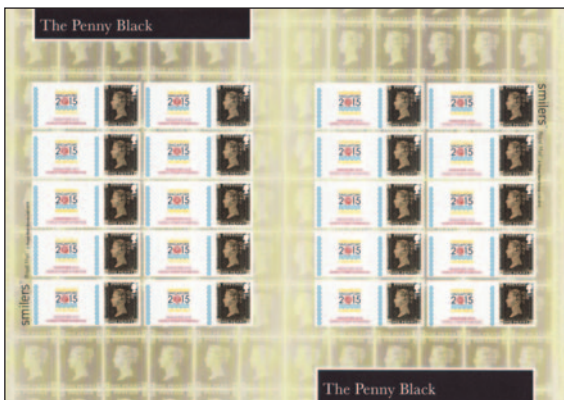

## SINGAPORE 2015 SMILERS EXCLUSIVE

Union Flag Sheet of 20 Limited Edition of only 75 ~~£85.00~~ £60.00  
 1d Black Sheet of 20 Limited Edition of only 75 ~~£95.00~~ £75.00

SPECIAL One Sheet of each, only ~~£165.00~~ £125.00 (Save £15!)

## SINGAPORE 2015 OVERPRINT

2014 Classic Locomotives Booklet Pane (SG 3570a) with limited edition Singapore 2015 Overprinted in black .....£7.50

do. On Souvenir Cover (50 only exist) with Official Royal Mail handstamp.....£7.50