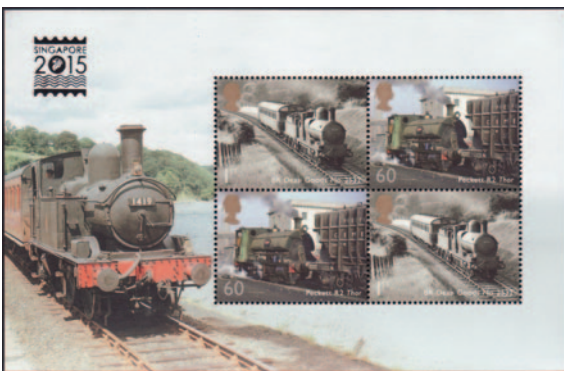

## SINGAPORE 2015 SMILERS EXCLUSIVE

Union Flag Sheet of 20 Limited Edition of only 75 ~~£85.00~~ £60.00  
 1d Black Sheet of 20 Limited Edition of only 75 ~~£95.00~~ £75.00

SPECIAL One Sheet of each, only ~~£165.00~~ £125.00 (Save £15!)

## SINGAPORE 2015 OVERPRINT

2014 Classic Locomotives Booklet Pane (SG 3570a) with limited edition Singapore 2015 Overprinted in black .....£7.50

do. On Souvenir Cover (50 only exist) with Official Royal Mail handstamp.....£7.50

## SINGAPORE 2015 SOUVENIRS

1993 Machin Self-Adhesive Official Royal Mail Postcard which was overprinted in 1995 for the Singapore '95 exhibition. Now 20 years on, it has been overprinted in black for Singapore 2015 in a limited edition ~~£3.50~~ £2.50